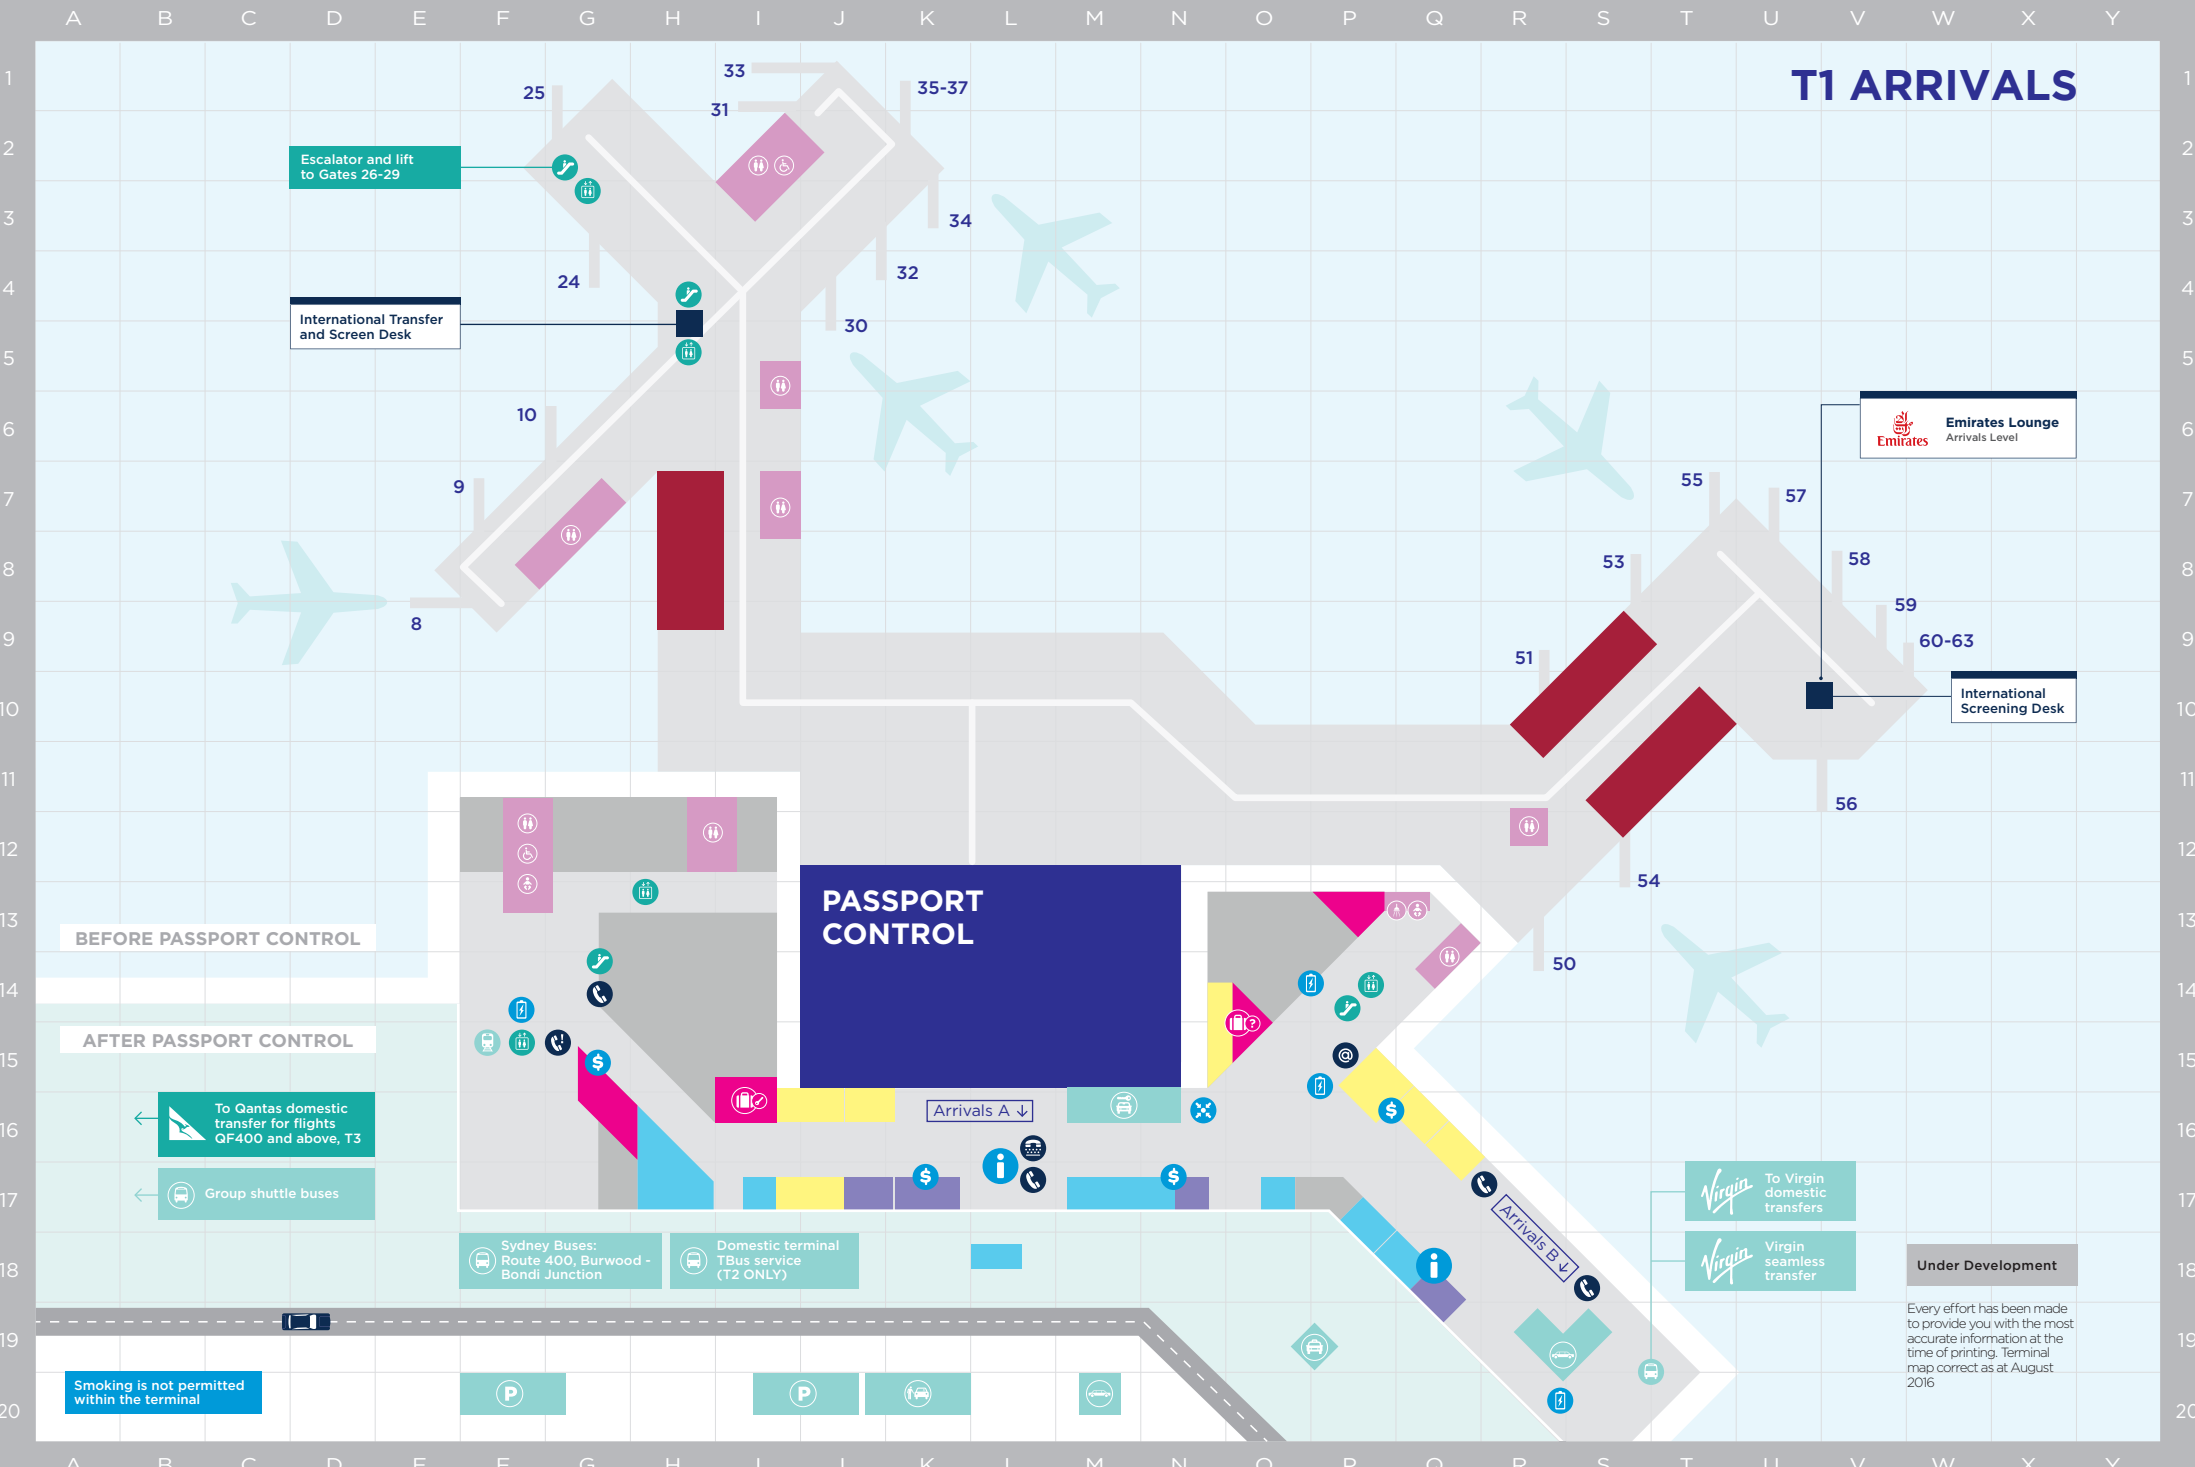

T1 ARRIVALS

Under Development

Every effort has been made to provide you with the most accurate information at the time of printing. Terminal map correct as at August 2016

Smoking is not permitted within the terminal

BEFORE PASSPORT CONTROL

AFTER PASSPORT CONTROL

Escalator and lift to Gates 26-29

International Transfer and Screen Desk

Emirates Emirates Lounge Arrivals Level

International Screening Desk

PASSPORT CONTROL

Arrivals A ↓

Arrivals B L

Sydney Buses: Route 400, Burwood - Bondi Junction

Domestic terminal TBus service (T2 ONLY)

Virgin To Virgin domestic transfers

Virgin Virgin seamless transfer